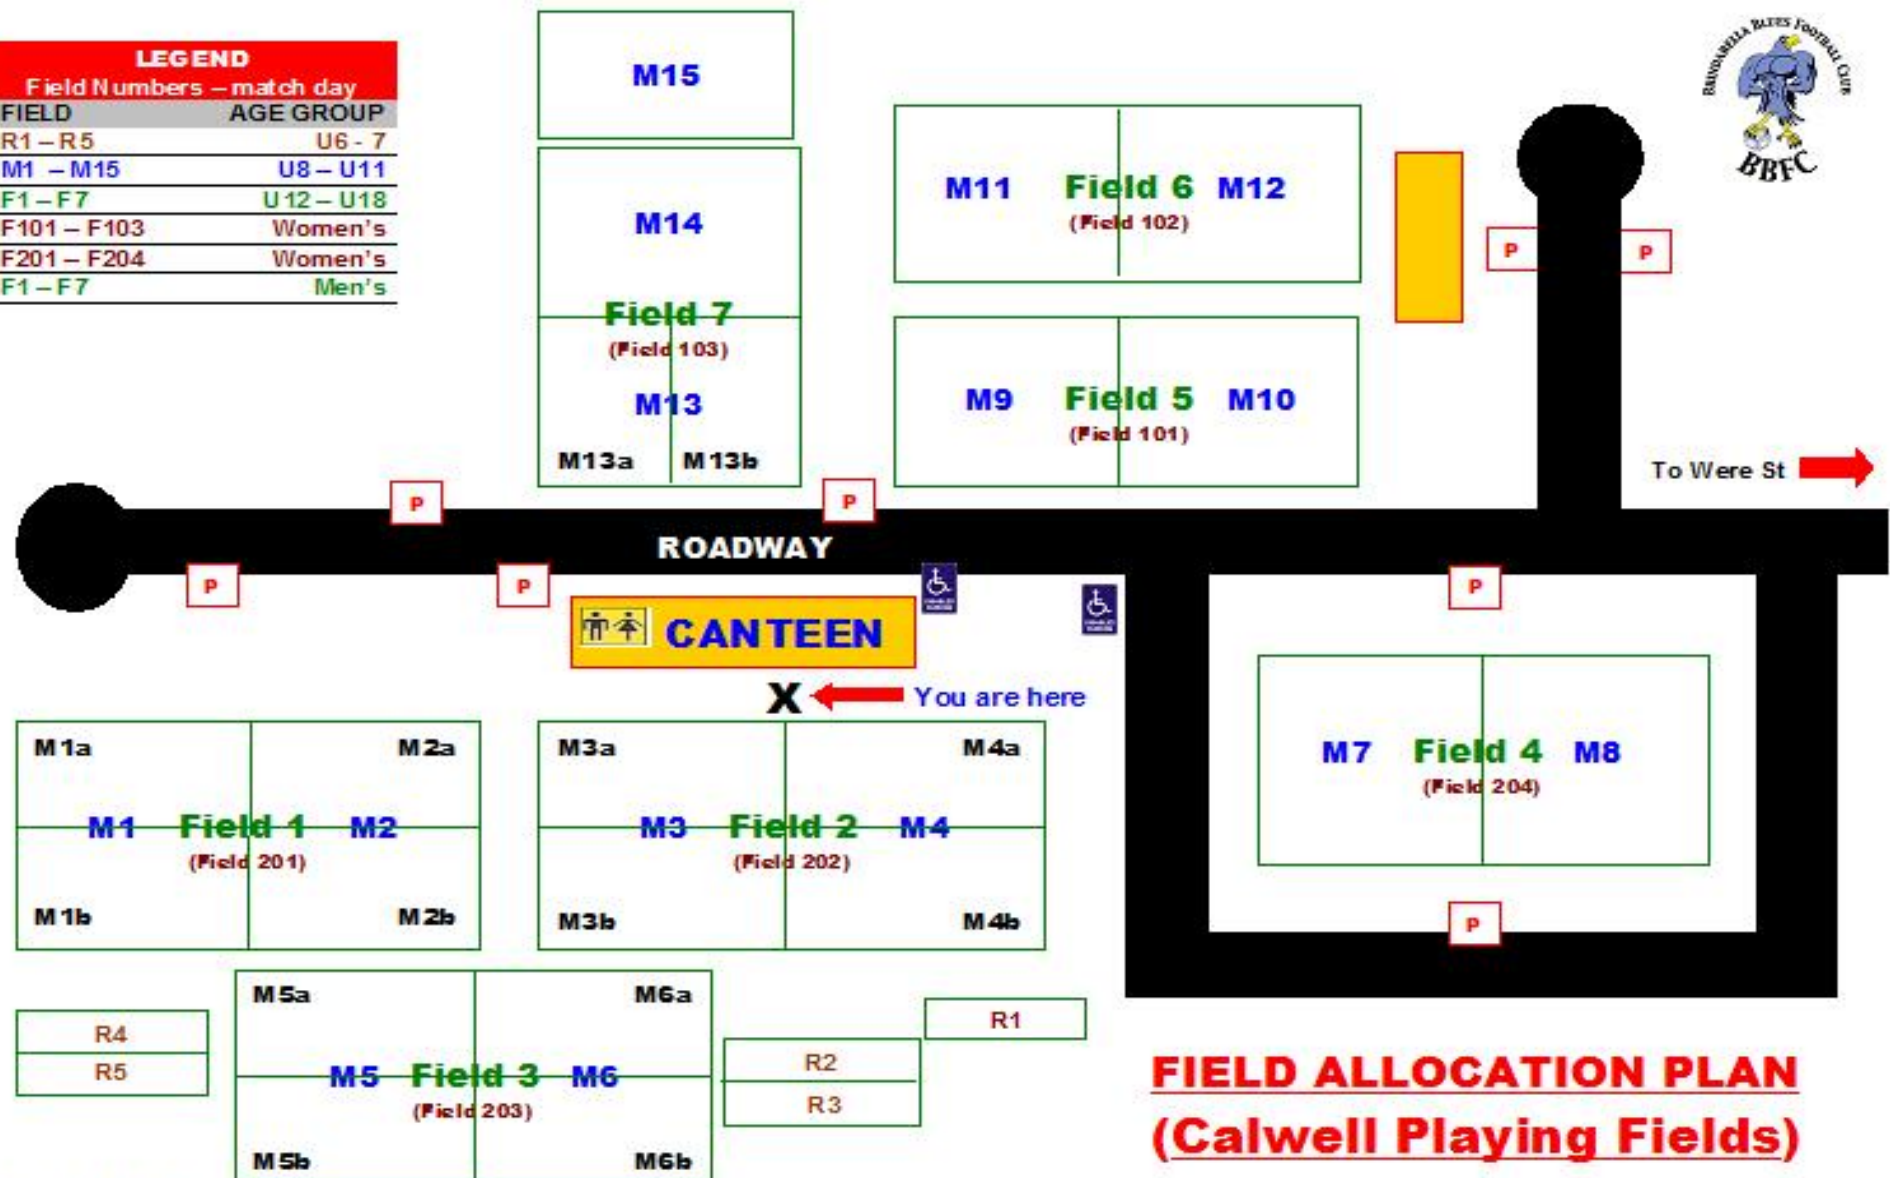

16. Field Numbering Plan

LEGEND	
Field Numbers – match day	
FIELD	AGE GROUP
R1 – R5	U6 - 7
M1 – M15	U8 – U11
F1 – F7	U12 – U18
F101 – F103	Women's
F201 – F204	Women's
F1 – F7	Men's

FIELD ALLOCATION PLAN (Calwell Playing Fields)

Site plan not to scale